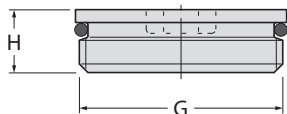

## KIT1182TC

**Kit tappo M con o-ring**  
 Spare plug M with o-ring

FILETTATURE / THREAD :  
 G = ISO 228/1 (BS 2779)

**KIT1182TC** ■  
 for Art. 1182C

**KIT1182TL** ■  
 for Art. 1182L

D	49
H	15
G	1"1/2

**Ottone cromato** ■  
 Chromium-plated brass