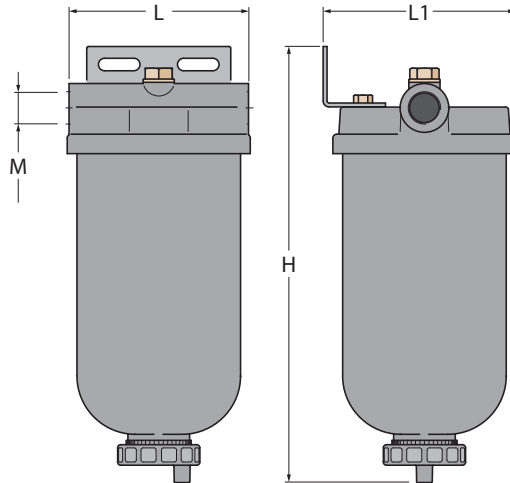

1168

Decantatore carburante
Fuel filter

Portata / Flow-rate lt./h = 90

Weight (gr) 920

M 14x1.5

H 215

L1 122

L 95

Ref. lt. 210