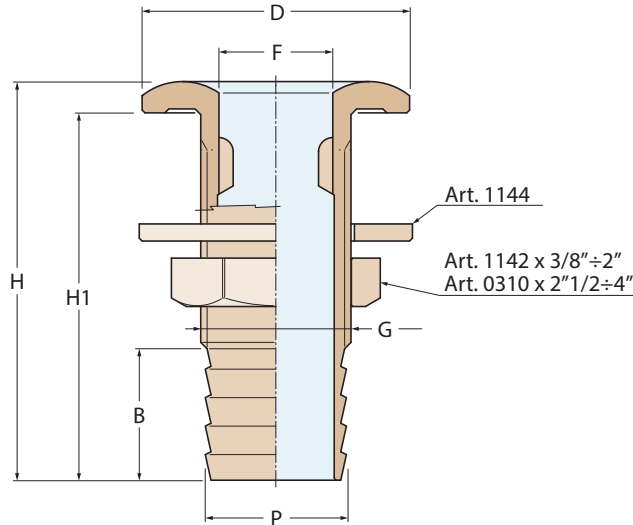

prese e scarichi a mare water intakes and thru-hulls

1123

Scarico a mare con portagomma
Thru-hull connection with hose adaptor

FILETTATURE / THREAD :
G = ISO 228/1 (BS 2779)

	1123	1123C								
Weight (gr)	80	110	190	320	435	620	950	1860	2300	4000
H	55	65	70	85	86	96	107	130	158	209
H1	50	60	65	80	80	90	100	122	150	200
F	12	15	20	25	33	39	50	63	76	100
D	32	36	46	54	63	70	85	110	123	150
B	18	22	22	27	27	27	33	38	48	60
P	15	18	24	30	39	45	57	72	82	110
G	3/8"	1/2"	3/4"	1"	1"1/4	1"1/2	2"	2"1/2	3"	4"

Ottone sabbato
Yellow brass

1123C

Ottone cromato
Chromium-plated brass