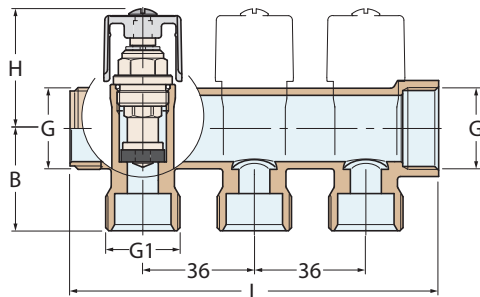

raccorderia ottone pipe fittings brass

1007CV

Collettore componibile con valvole
Manifold F-M with valves

FILETTATURE / THREAD :
G - G1 = ISO 228/1 (BS 2779)

Ottone nichelato
Nickel-plated brass

1007CV

L	83	119	155
H	37	37	37
B	33	33	33
Weight (gr)	280	410	510

3/4"x1/2"

G x G1	N° WAYS	2	3	4