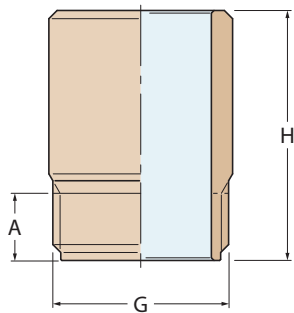

# raccorderia acciaio inox pipe fittings stainless steel

**0532I**

**Tronchetto maschio**  
Straight union with male head

**0532I**

H	30	30	35	40	40	50	50	50
A	12	12	15	15	17	18	20	22
G	1/4"	3/8"	1/2"	3/4"	1"	1 1/4"	1 1/2"	2"