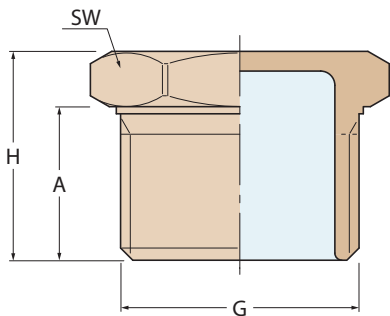

raccorderia acciaio inox pipe fittings stainless steel

0290I

Tappo maschio
Plug M

0290I

SW	13	16	18	23	28	37	45	50	62
H	17	17	18	21	23	27	30	31	36
A	12	12	12	15	15	20	21	21	26
G	1/8"	1/4"	3/8"	1/2"	3/4"	1"	1 1/4"	1 1/2"	2"