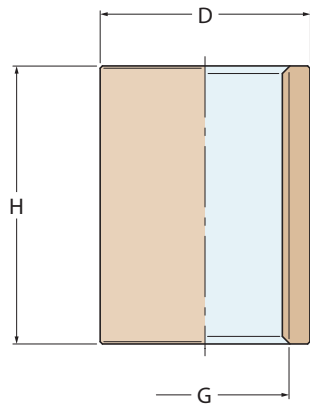

# raccorderia acciaio inox pipe fittings stainless steel

**0270I**

**Manicotto femmina**  
Equal socket F

**0270I**

D	15	18	21	26	30	32	47	53	67
H	18	24	29	34	34	42	47	47	60
G	1/8"	1/4"	3/8"	1/2"	3/4"	1"	1 1/4"	1 1/2"	2"