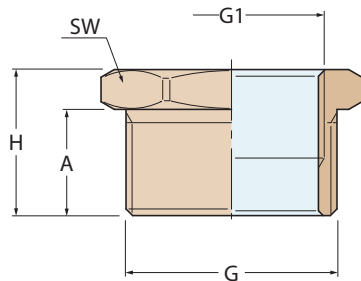

raccorderia acciaio inox pipe fittings stainless steel

0241I

Riduzione M-F
Bushing M-F

0241I	■	■	■	■	■	■	■	■	■	■
SW	19	23	28	35	46	50	50	62	62	80
H	21	23	23	25	29	29	32	35	35	39
A	14	14	16	17	21	21	22	25	25	28
G1	1/4"	3/8"	1/2"	3/4"	1"	3/4"	1 1/4"	1"	1 1/2"	2"
G	3/8"	1/2"	3/4"	1"	1 1/4"	1 1/2"	1 1/2"	2"	2"	2 1/2"