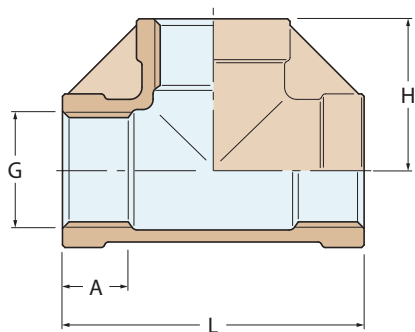

raccorderia acciaio inox pipe fittings stainless steel

0130I

Raccordo a "T" F-F-F
Equal "T" F-F-F

Acciaio inox
Stainless steel

0130I

L	38	38	44	54	63	71	85	95	105
H	20	19	22	27	32	35	42	46	54
A	7	7	8	9	10	10	14	15	17
G	1/8"	1/4"	3/8"	1/2"	3/4"	1"	1 1/4"	1 1/2"	2"